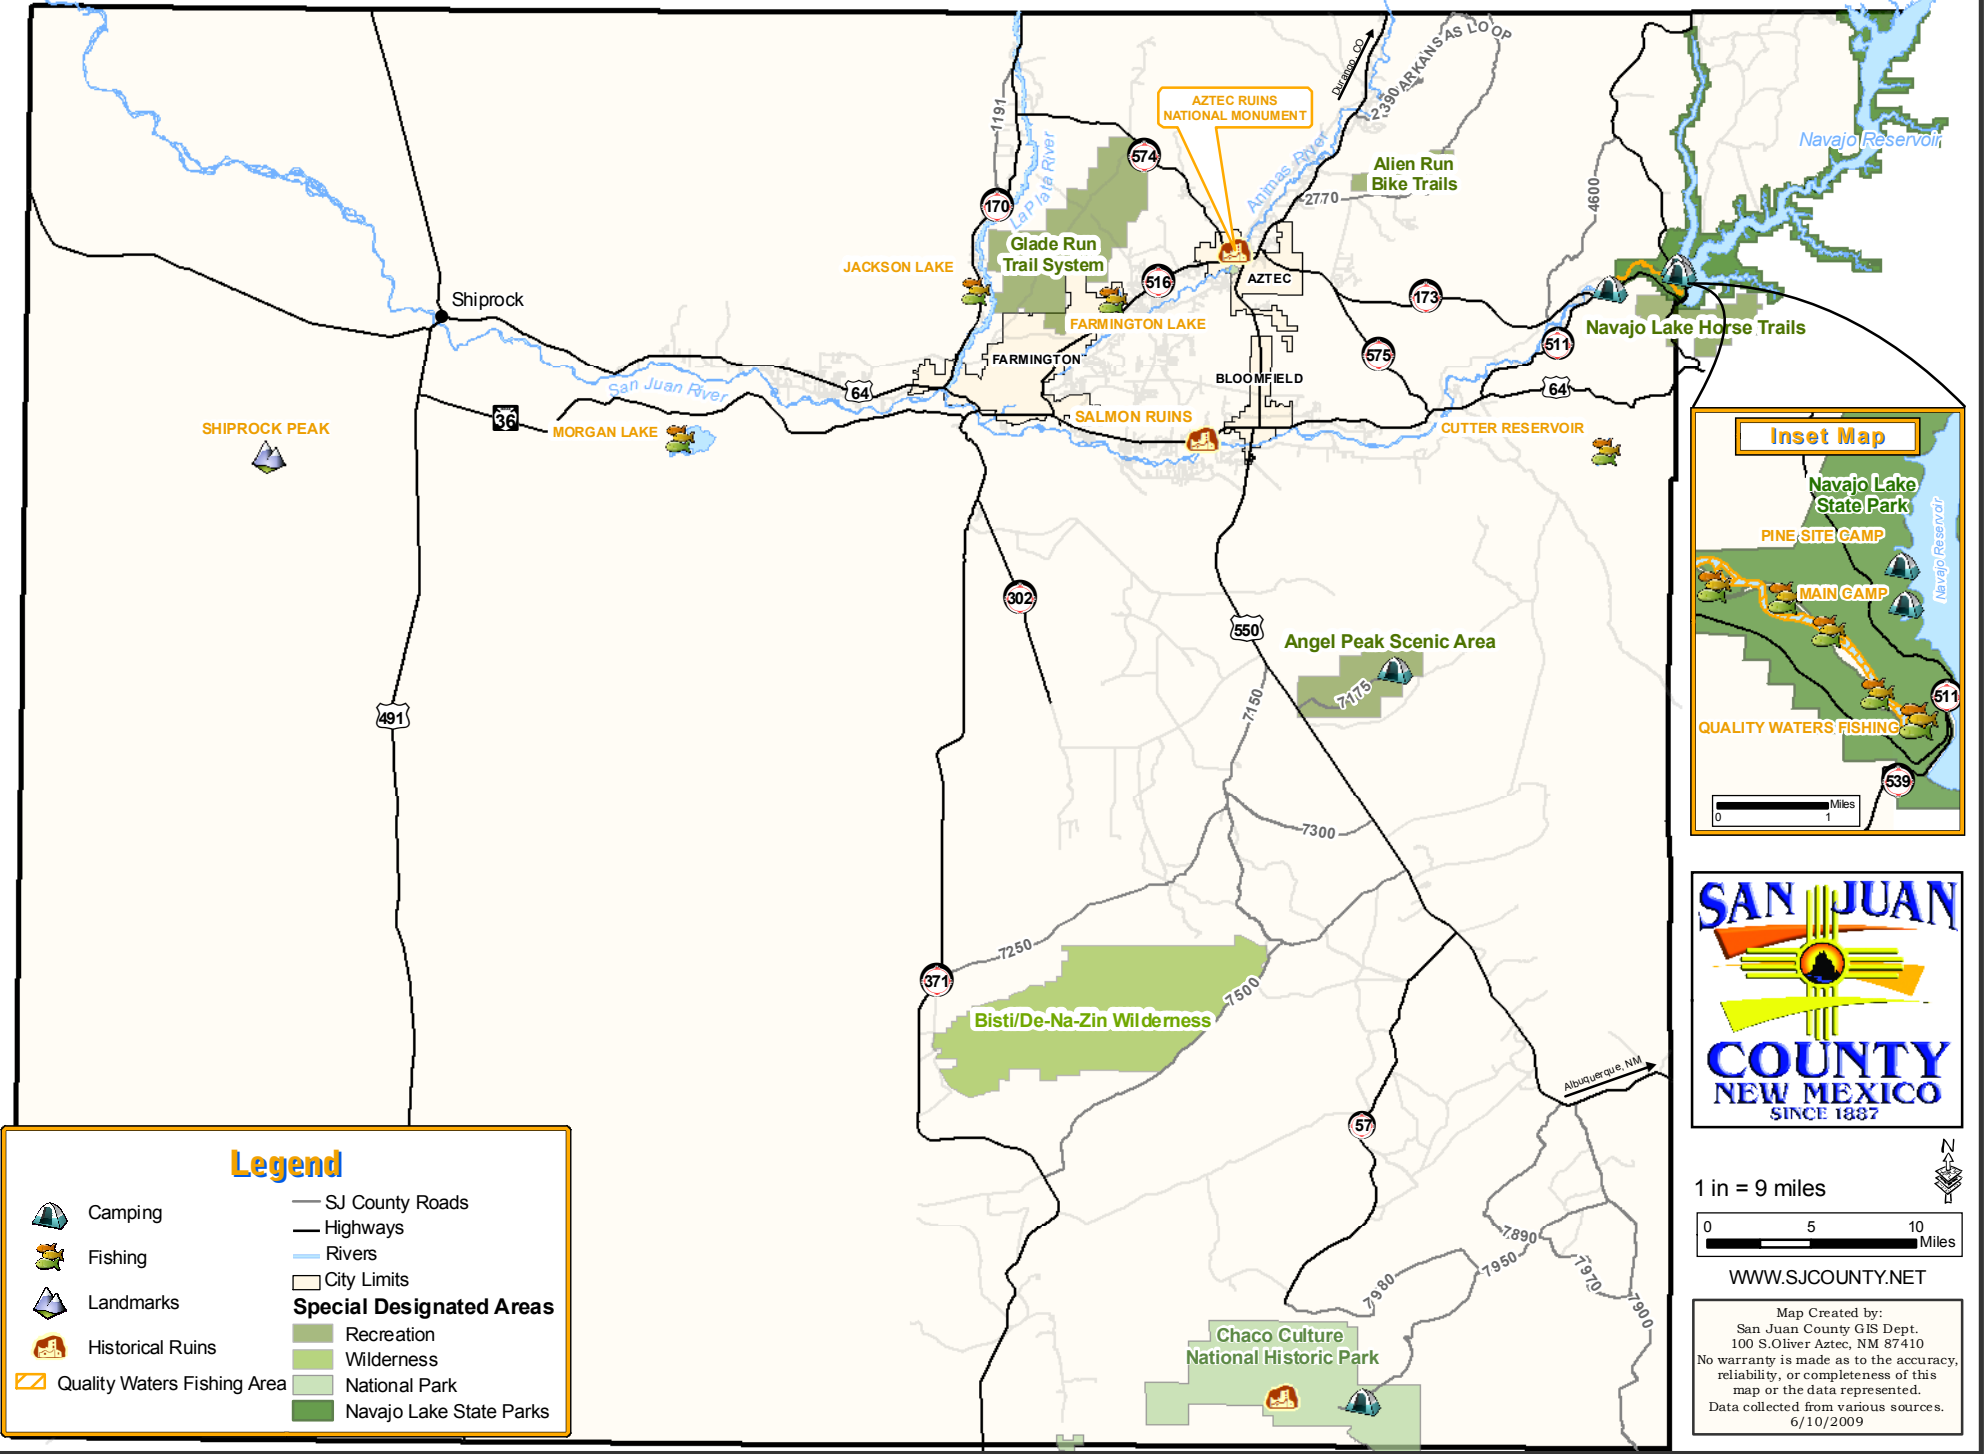

An Overview of Recreational Opportunities Within San Juan County New Mexico

WWW.SJCOUNTY.NET

Map Created by:
 San Juan County GIS Dept.
 100 S. Oliver Aztec, NM 87410
 No warranty is made as to the accuracy,
 reliability, or completeness of this
 map or the data represented.
 Data collected from various sources.
 6/10/2009

Legend

	Camping		SJ County Roads
	Fishing		Highways
	Landmarks		Rivers
	Historical Ruins		City Limits
	Quality Waters Fishing Area	Special Designated Areas	
			Recreation
			Wilderness
			National Park
			Navajo Lake State Parks